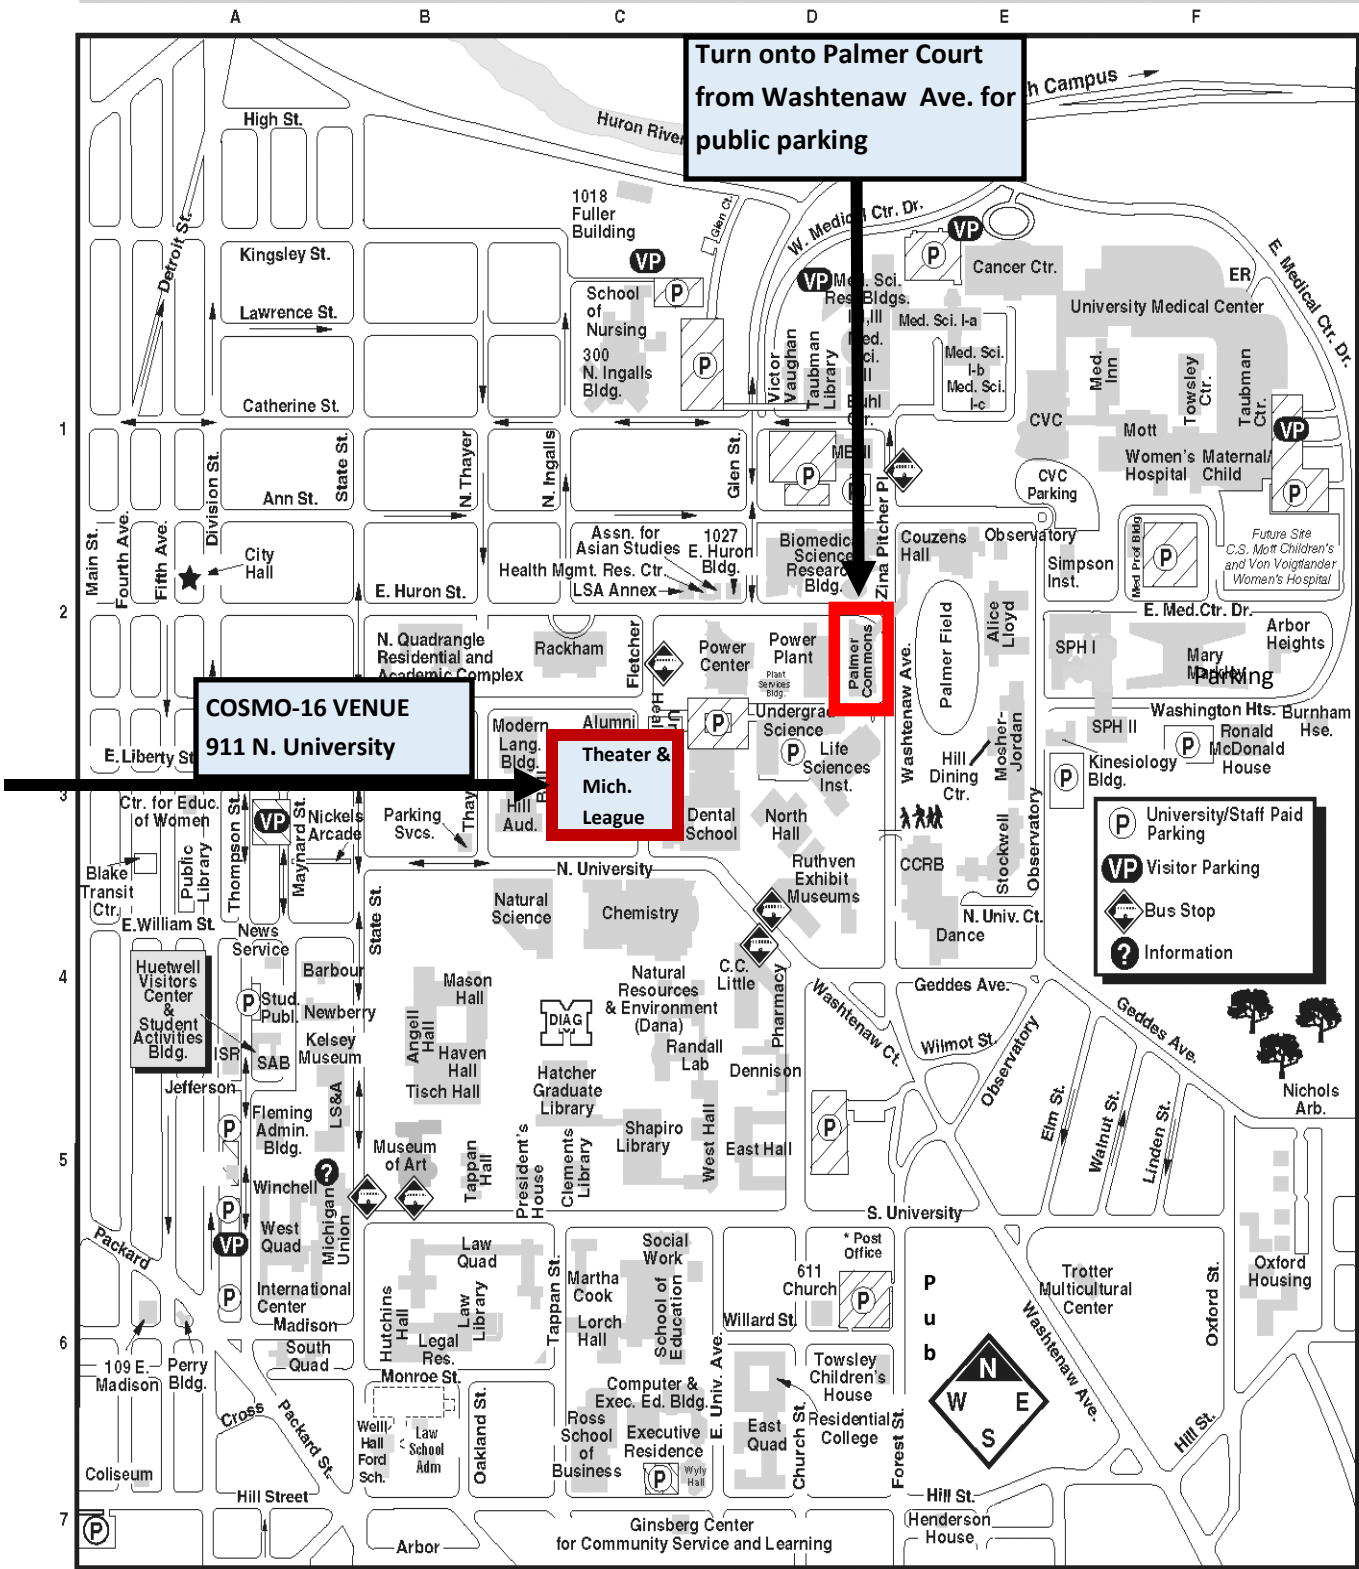

# University of Michigan Central Campus

Turn onto Palmer Court  
from Washtenaw Ave. for  
public parking

**COSMO-16 VENUE**  
911 N. University

**Theater &  
Mich.  
League**

- P** University/Staff Paid Parking
- VP** Visitor Parking
- B** Bus Stop
- ?** Information

To Wolverine Tower

**?** Campus Information Centers,  
(First floor, Michigan Union, 764-INFO)